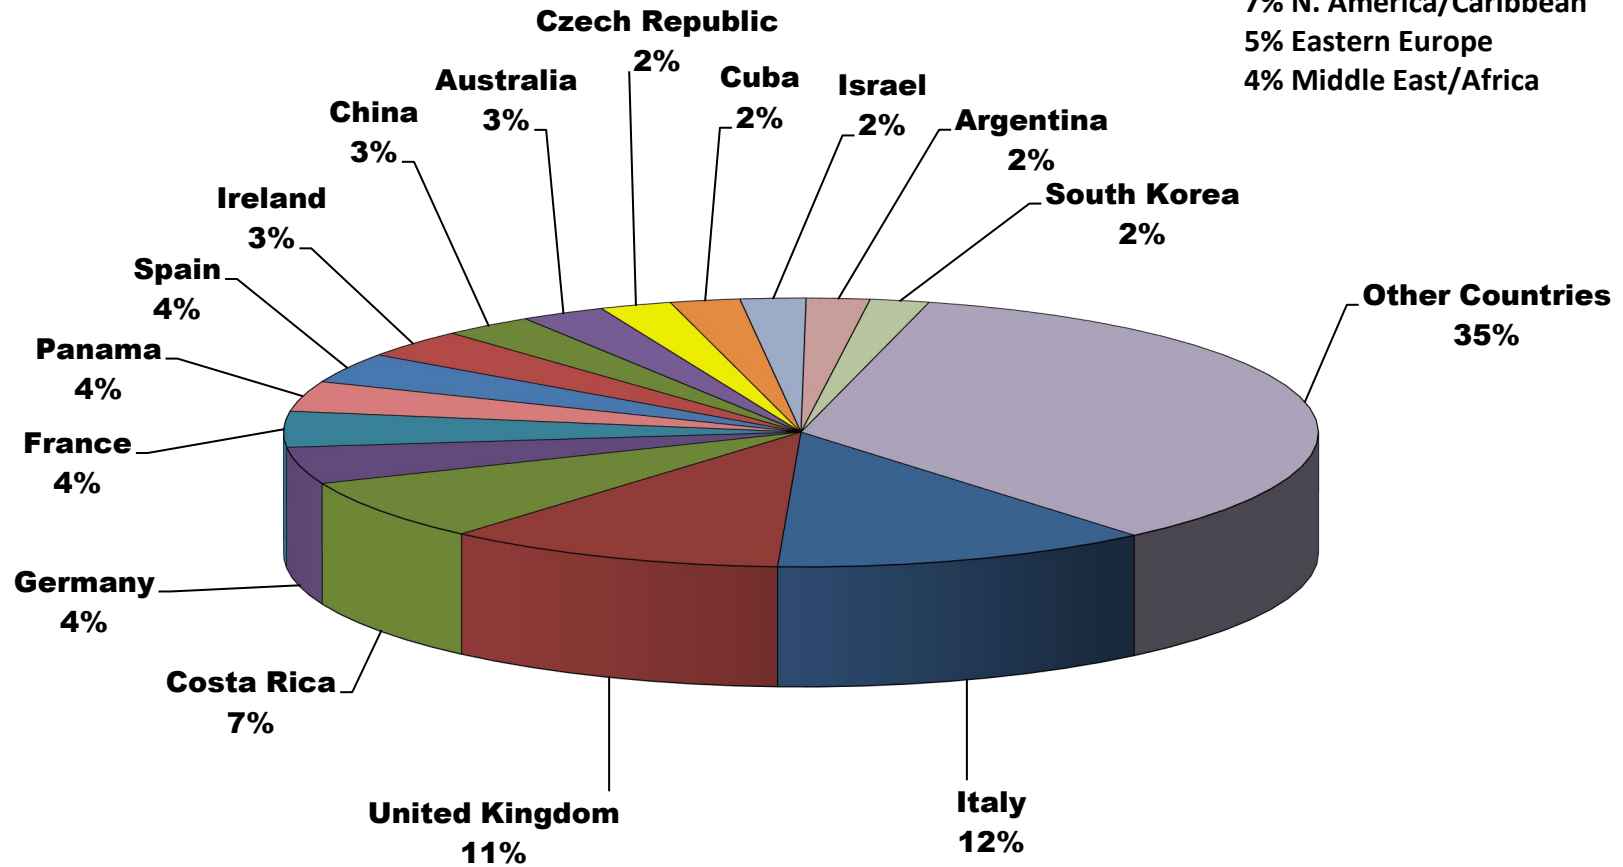

Top Destinations of KU Study Abroad Participants

Academic Year 2015-2016

2015-16 Student Participation by Region
 48% Western Europe
 20% Central/South America
 12% Asia
 7% N. America/Caribbean
 5% Eastern Europe
 4% Middle East/Africa

KU U.S. & International Students, Undergraduates & Graduates.

Source: University of Kansas Office of Study Abroad Data Base.