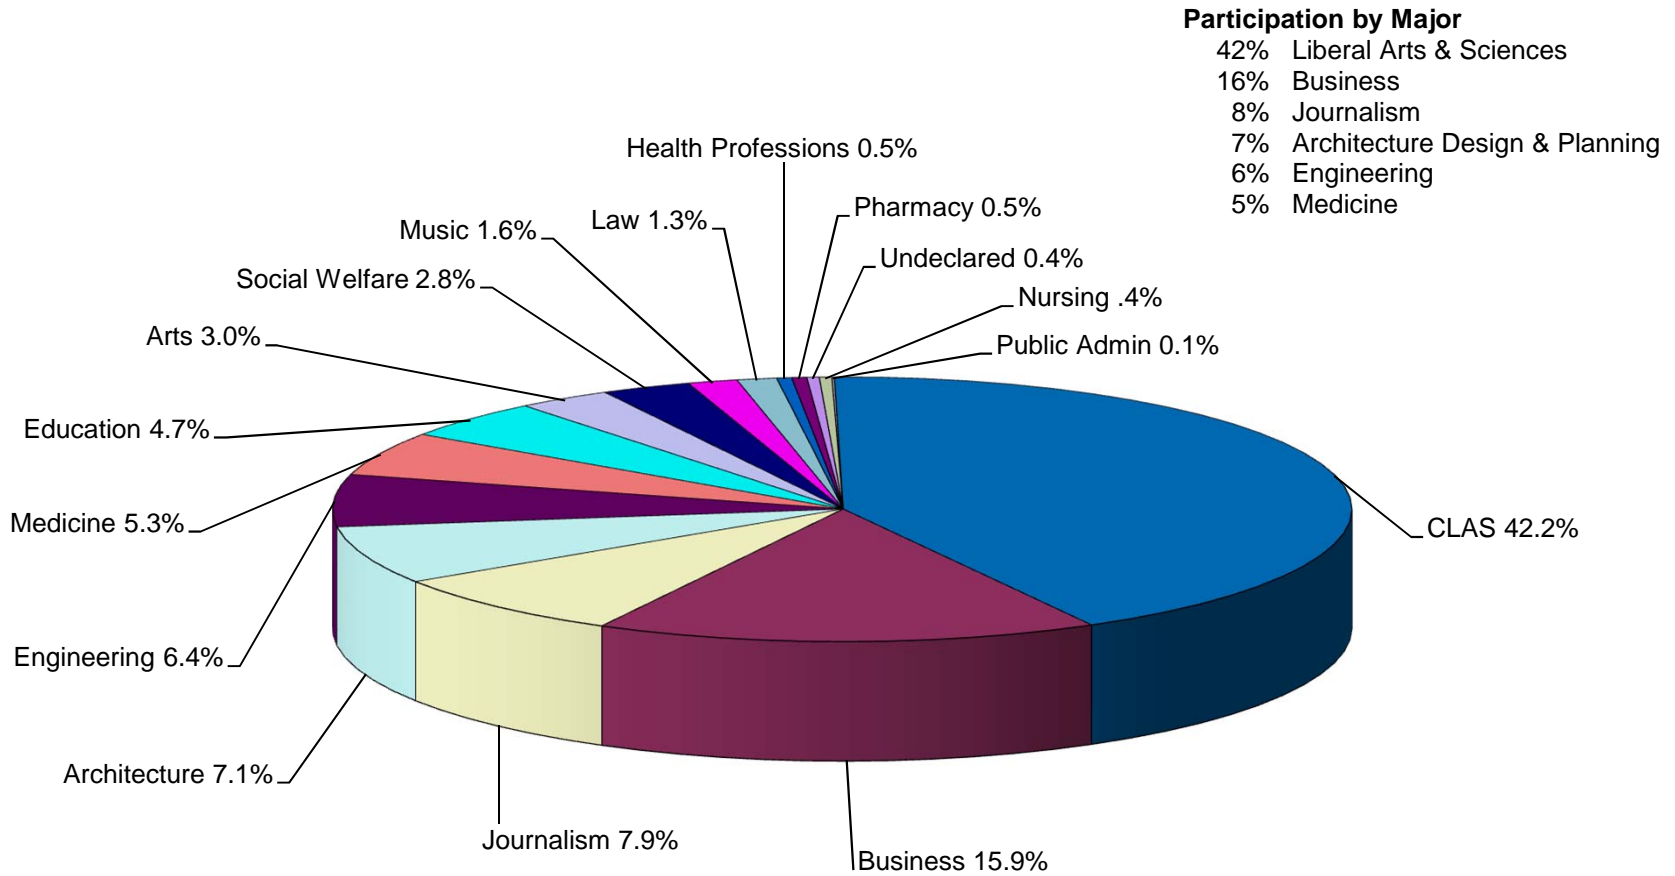

Academic Majors of Study Abroad Participants

Academic Year 2014-2015

Undergraduate & Graduate Students

Data reflects all KU participants, KU Med Center, KU Departmental research

Source: University of Kansas Office of Study Abroad Data Base Report. IIE, Open Doors